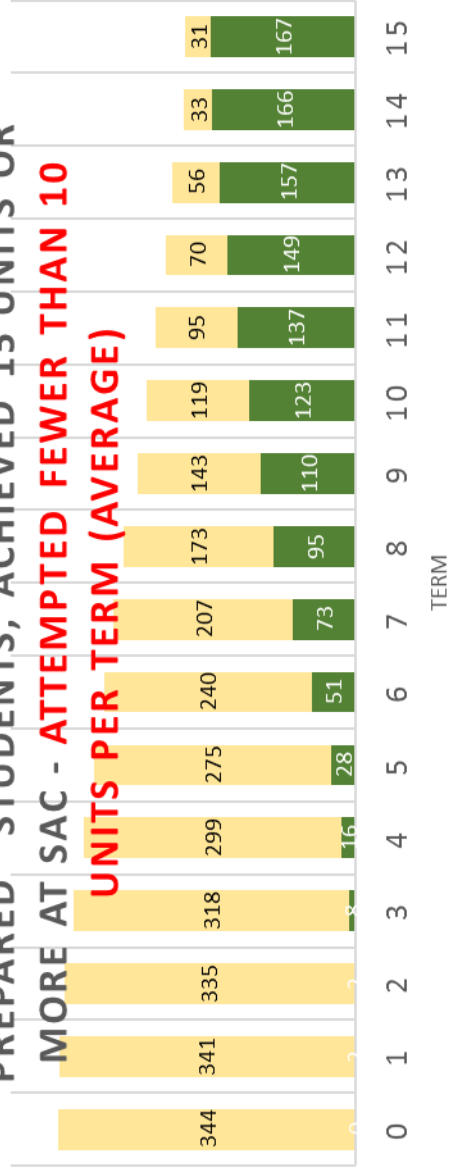

FIRST TIME FRESHMAN ENTERING FALL 2009 - SUMMER 2010

"PREPARED" STUDENTS, ACHIEVED 15 UNITS OR MORE AT SAC

53% have earned a degree or certificate by the 15th term.

42% were gone without a degree or certificate.

Mean time to certificate = 4 years (8 terms)

Mean time to degree = 3.6 years (7.2 terms)

* Prepared students = Students that enter SAC at college level in English and Math

FIRST TIME FRESHMAN ENTERING FALL 2009 -

FIRST TIME FRESHMAN ENTERING FALL 2009 -

SUMMER 2010

"PREPARED" STUDENTS, ACHIEVED 15 UNITS OR

MORE AT SAC - **MALE**

■ Earned Degree or Certificate ■ Students remaining enrolled

Earned degree or certificate by 7th term: **27%**

**FIRST TIME FRESHMAN ENTERING FALL 2009 -
SUMMER 2010**

**"PREPARED" STUDENTS, ACHIEVED 15 UNITS OR
MORE AT SAC - ATTEMPTED FEWER THAN 10
UNITS PER TERM (AVERAGE)**

■ Earned Degree or Certificate ■ Students remaining enrolled