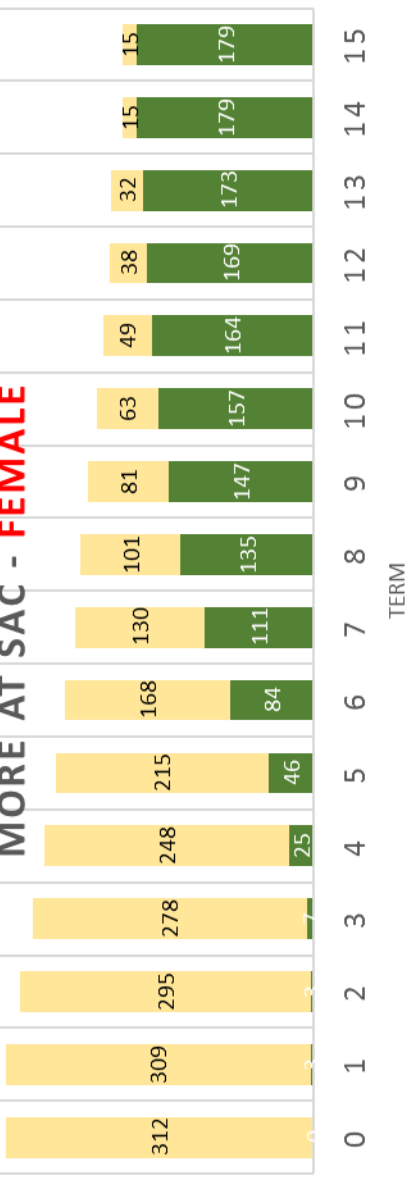

FIRST TIME FRESHMAN ENTERING FALL 2009 - SUMMER 2010

"PREPARED" STUDENTS, ACHIEVED 15 UNITS OR MORE AT SAC

53% have earned a degree or certificate by the 15th term.

42% were gone without a degree or certificate.

Mean time to certificate = 4 years (8 terms)

Mean time to degree = 3.6 years (7.2 terms)

* Prepared students = Students that enter SAC at college level in English and Math

FIRST TIME FRESHMAN ENTERING FALL 2009 -

Earned degree or certificate by 7th term: **39%**

FIRST TIME FRESHMAN ENTERING FALL 2009 -

SUMMER 2010

"PREPARED" STUDENTS, ACHIEVED 15 UNITS OR MORE AT SAC - **WHITE**

Earned degree or certificate by 7th term: **32%**

FIRST TIME FRESHMAN ENTERING FALL 2009 -

SUMMER 2010

"PREPARED" STUDENTS, ACHIEVED 15 UNITS OR

MORE AT SAC - **FEMALE**

■ Earned Degree or Certificate ■ Students remaining enrolled

Earned degree or certificate by 7th term: **36%**