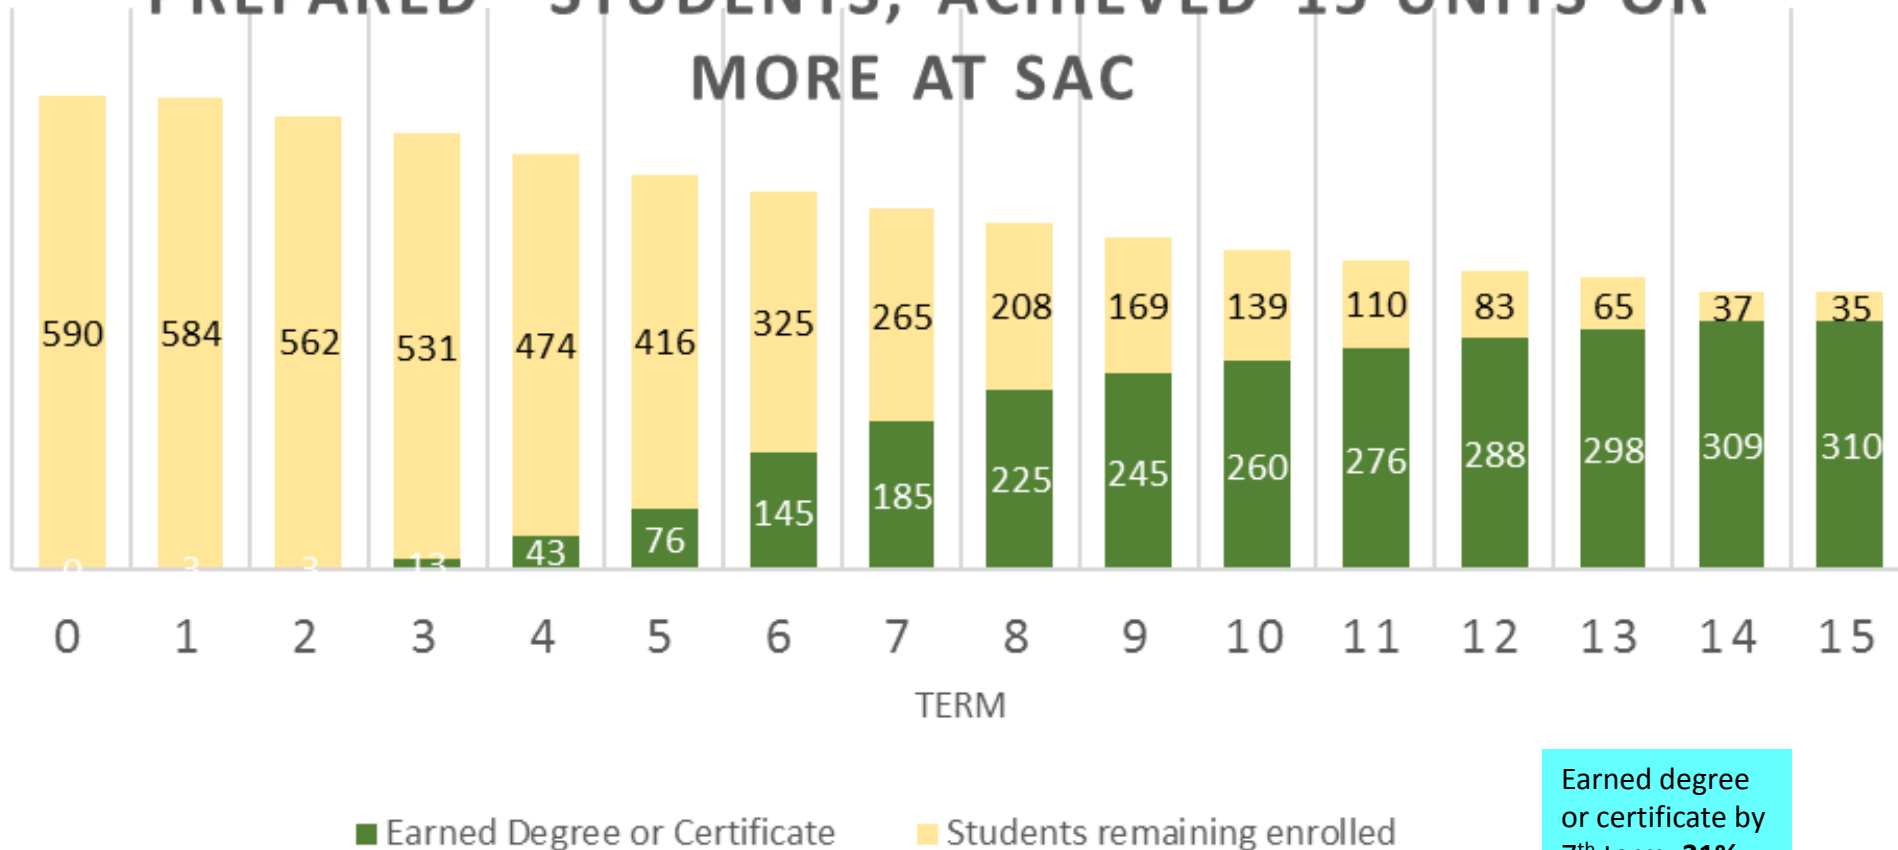

FIRST TIME FRESHMAN ENTERING FALL 2009 - SUMMER 2010

"PREPARED" STUDENTS, ACHIEVED 15 UNITS OR MORE AT SAC

53% have earned a degree or certificate by the 15th term.

42% were gone without a degree or certificate.

Mean time to certificate = 4 years (8 terms)

Mean time to degree = 3.6 years (7.2 terms)

* Prepared students = Students that enter SAC at college level in English and Math

FIRST TIME FRESHMAN ENTERING FALL 2009 -