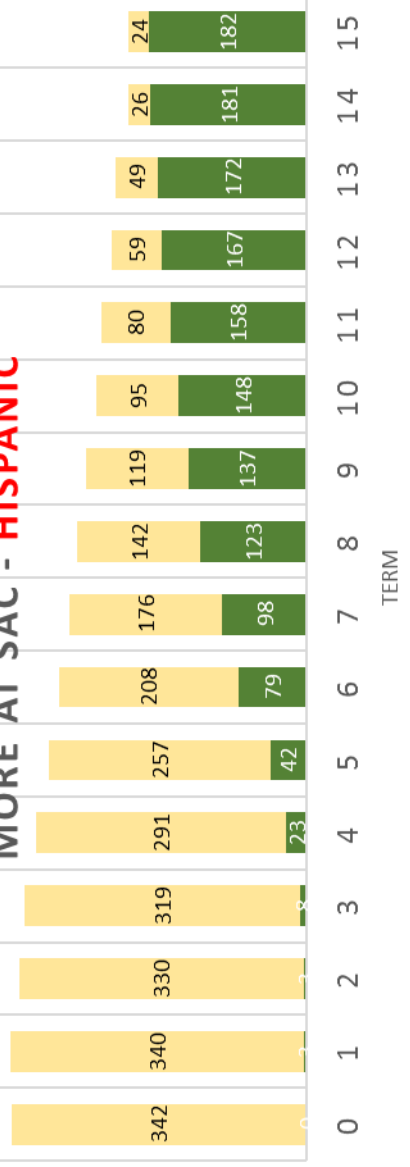

FIRST TIME FRESHMAN ENTERING FALL 2009 - SUMMER 2010

"PREPARED" STUDENTS, ACHIEVED 15 UNITS OR MORE AT SAC

53% have earned a degree or certificate by the 15th term.

42% were gone without a degree or certificate.

Mean time to certificate = 4 years (8 terms)

Mean time to degree = 3.6 years (7.2 terms)

* Prepared students = Students that enter SAC at college level in English and Math

FIRST TIME FRESHMAN ENTERING FALL 2009 -

SUMMER 2010

"PREPARED" STUDENTS, ACHIEVED 15 UNITS OR MORE AT SAC - **HISPANIC**

Earned degree or certificate by 7th term: **29%**

FIRST TIME FRESHMAN ENTERING FALL 2009 -

SUMMER 2010

"PREPARED" STUDENTS, ACHIEVED 15 UNITS OR MORE AT SAC - **ASIAN**

Earned degree or certificate by 7th term: **39%**

FIRST TIME FRESHMAN ENTERING FALL 2009 -

SUMMER 2010

"PREPARED" STUDENTS, ACHIEVED 15 UNITS OR MORE AT SAC - **WHITE**

Earned degree or certificate by 7th term: **32%**