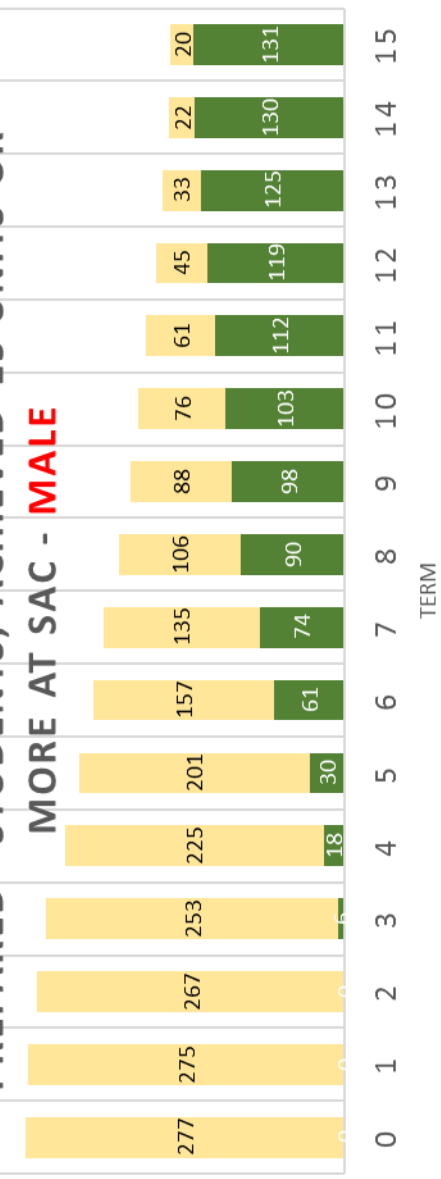

FIRST TIME FRESHMAN ENTERING FALL 2009 - SUMMER 2010

"PREPARED" STUDENTS, ACHIEVED 15 UNITS OR MORE AT SAC

53% have earned a degree or certificate by the 15th term.

42% were gone without a degree or certificate.

Earned degree or certificate by 7th term: **39%**

FIRST TIME FRESHMAN ENTERING FALL 2009 -

SUMMER 2010

"PREPARED" STUDENTS, ACHIEVED 15 UNITS OR MORE AT SAC - **WHITE**

Earned degree or certificate by 7th term: **32%**

FIRST TIME FRESHMAN ENTERING FALL 2009 -

SUMMER 2010

"PREPARED" STUDENTS, ACHIEVED 15 UNITS OR

MORE AT SAC - **FEMALE**

■ Earned Degree or Certificate ■ Students remaining enrolled

Earned degree or certificate by 7th term: **36%**

FIRST TIME FRESHMAN ENTERING FALL 2009 -

SUMMER 2010

"PREPARED" STUDENTS, ACHIEVED 15 UNITS OR

MORE AT SAC - **MALE**

■ Earned Degree or Certificate ■ Students remaining enrolled

Earned degree or certificate by 7th term: **27%**