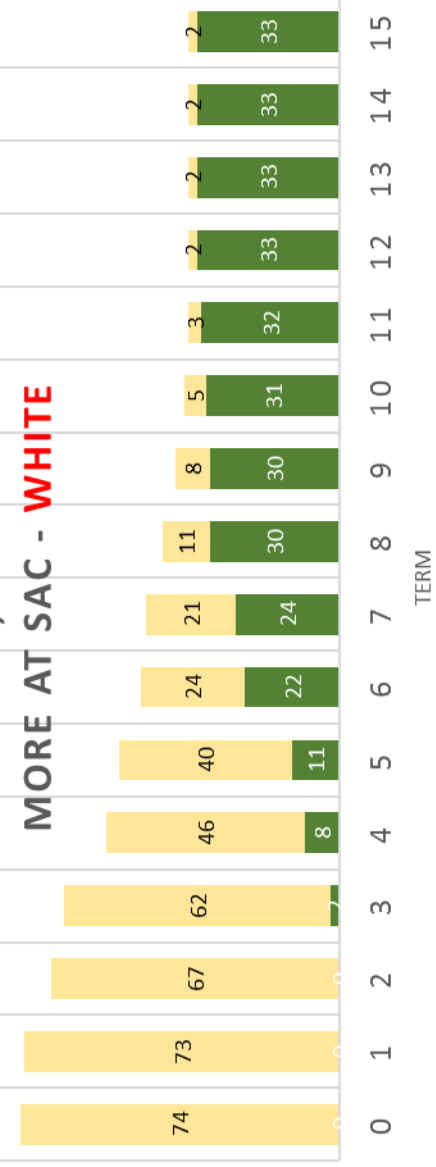

FIRST TIME FRESHMAN ENTERING FALL 2009 - SUMMER 2010

"PREPARED" STUDENTS, ACHIEVED 15 UNITS OR MORE AT SAC

53% have earned a degree or certificate by the 15th term.

42% were gone without a degree or certificate.

Mean time to certificate = 4 years (8 terms)

Mean time to degree = 3.6 years (7.2 terms)

* Prepared students = Students that enter SAC at college level in English and Math

FIRST TIME FRESHMAN ENTERING FALL 2009 -

SUMMER 2010

"PREPARED" STUDENTS, ACHIEVED 15 UNITS OR MORE AT SAC - **HISPANIC**

Earned degree or certificate by 7th term: **29%**

FIRST TIME FRESHMAN ENTERING FALL 2009 -

SUMMER 2010

"PREPARED" STUDENTS, ACHIEVED 15 UNITS OR MORE AT SAC - **ASIAN**

Earned degree or certificate by 7th term: **39%**

FIRST TIME FRESHMAN ENTERING FALL 2009 -

SUMMER 2010

"PREPARED" STUDENTS, ACHIEVED 15 UNITS OR MORE AT SAC - **WHITE**

Earned degree or certificate by 7th term: **32%**