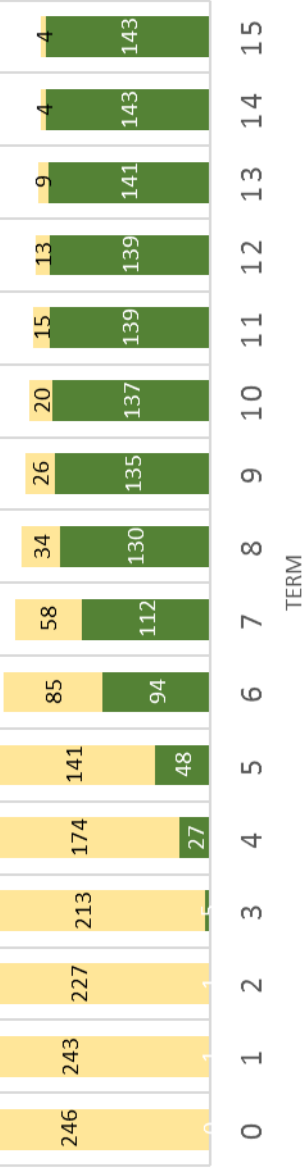

■ Earned Degree or Certificate   ■ Students remaining enrolled

**Earned degree
or certificate by
7th term: **46%****