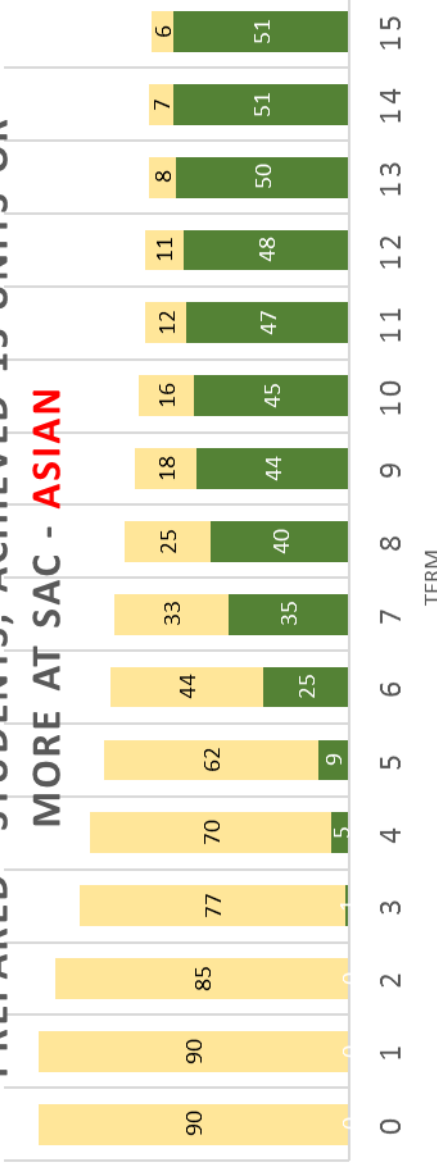

FIRST TIME FRESHMAN ENTERING FALL 2009 - SUMMER 2010

"PREPARED" STUDENTS, ACHIEVED 15 UNITS OR MORE AT SAC

53% have earned a degree or certificate by the 15th term.

42% were gone without a degree or certificate.

Mean time to certificate = 4 years (8 terms)

Mean time to degree = 3.6 years (7.2 terms)

* Prepared students = Students that enter SAC at college level in English and Math

FIRST TIME FRESHMAN ENTERING FALL 2009 -

SUMMER 2010

"PREPARED" STUDENTS, ACHIEVED 15 UNITS OR MORE AT SAC - **HISPANIC**

Earned degree or certificate by 7th term: **29%**

FIRST TIME FRESHMAN ENTERING FALL 2009 -

SUMMER 2010

"PREPARED" STUDENTS, ACHIEVED 15 UNITS OR MORE AT SAC - **ASIAN**

Earned degree or certificate by 7th term: **39%**

FIRST TIME FRESHMAN ENTERING FALL 2009 -

SUMMER 2010

"PREPARED" STUDENTS, ACHIEVED 15 UNITS OR MORE AT SAC - **WHITE**

Earned degree or certificate by 7th term: **32%**