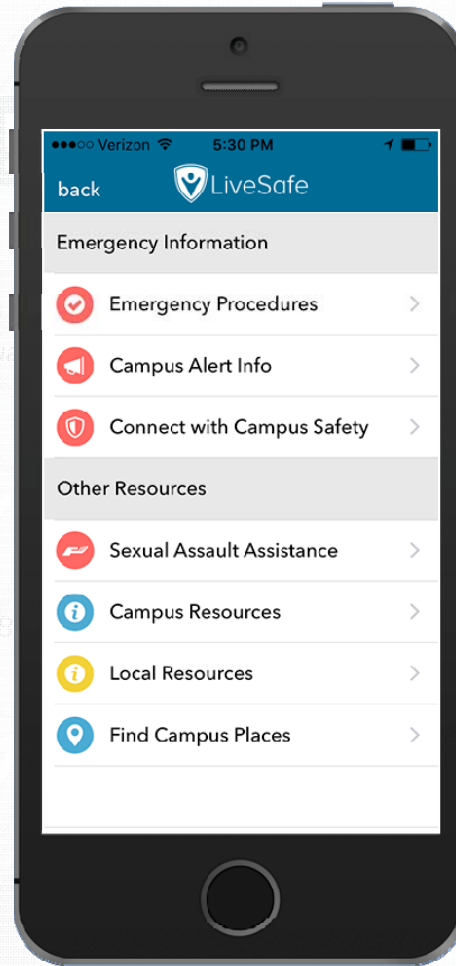

Report Tips - Share safety info with campus safety and designated departments

Emergency Options – Have quick access to emergency help, utilizing location data for faster response

Safety Map – See nearby “safe places” and campus buildings

GoSafe – Look out for friends as they walk home and request an safety escorts from your campus SafeRide/escort program

Core platform functionality: App and dashboard

**The mobile app -
share info and get
help**

**The Command Dashboard –
immediate information**

Reporting Tips

1

2

3

Emergency Options

1

2

Geofences – Create boundaries on the map to communicate with geo-targeted portions of your community.

#116659
Broadcast Check-in

2:47 PM, Mar 9, 2016
Please check in to let us know you are ok

Resources

1

2