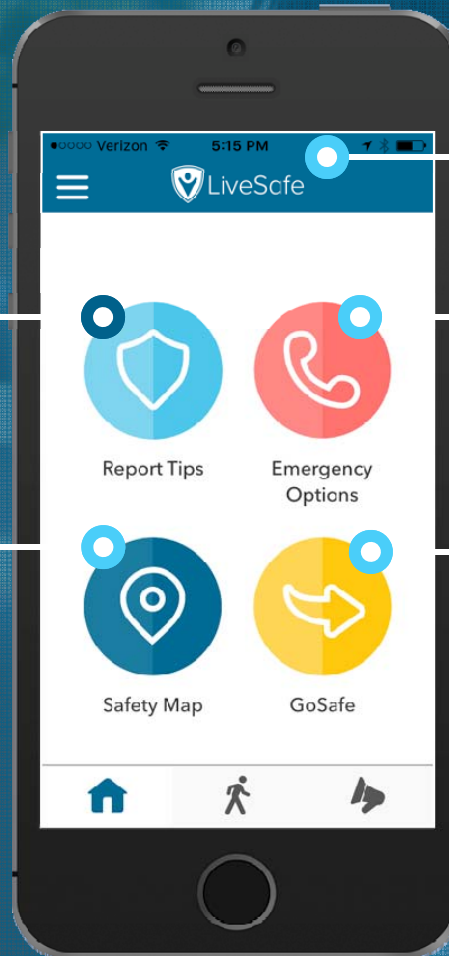

We are the **do something**
for “**See something,
say something**”

LiveSafe

Safety. In Everyone's Hands.

Mission

**Enable a culture
of safety through
student
engagement**

Safety. In everyone's hands.

Campus Resources
– Access emergency procedures and other safety content

Report Tips - Share safety info with campus safety and designated departments

Emergency Options – Have quick access to emergency help, utilizing location data for faster response

Safety Map – See nearby “safe places” and campus buildings

GoSafe – Look out for friends as they walk home and request an safety escorts from your campus SafeRide/escort program

Core platform functionality: App and dashboard

**The mobile app -
share info and get
help**

**The Command Dashboard –
immediate information**

Reporting Tips

1

2

3

Emergency Options

1

2