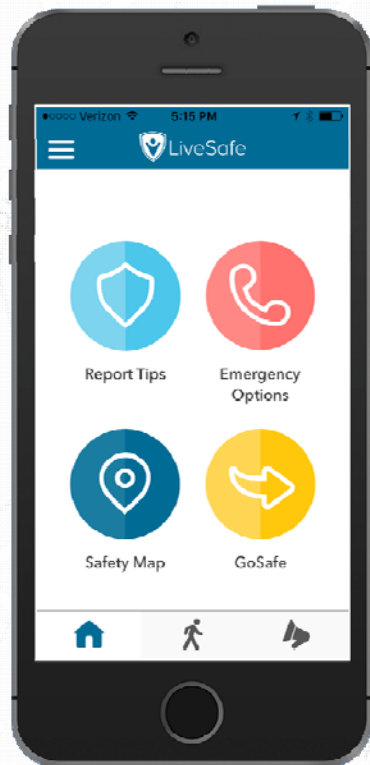

We are the **do something**
for “**See something,
say something**”

LiveSafe

Safety. In Everyone's Hands.

Mission

**Enable a culture
of safety through
student
engagement**

Safety. In everyone's hands.

Campus Resources
– Access emergency procedures and other safety content

Report Tips - Share safety info with campus safety and designated departments

Emergency Options – Have quick access to emergency help, utilizing location data for faster response

Safety Map – See nearby “safe places” and campus buildings

GoSafe – Look out for friends as they walk home and request an safety escorts from your campus SafeRide/escort program

Core platform functionality: App and dashboard

**The mobile app -
share info and get
help**

**The Command Dashboard –
immediate information**

Reporting Tips

1

2

3

Emergency Options

1

2