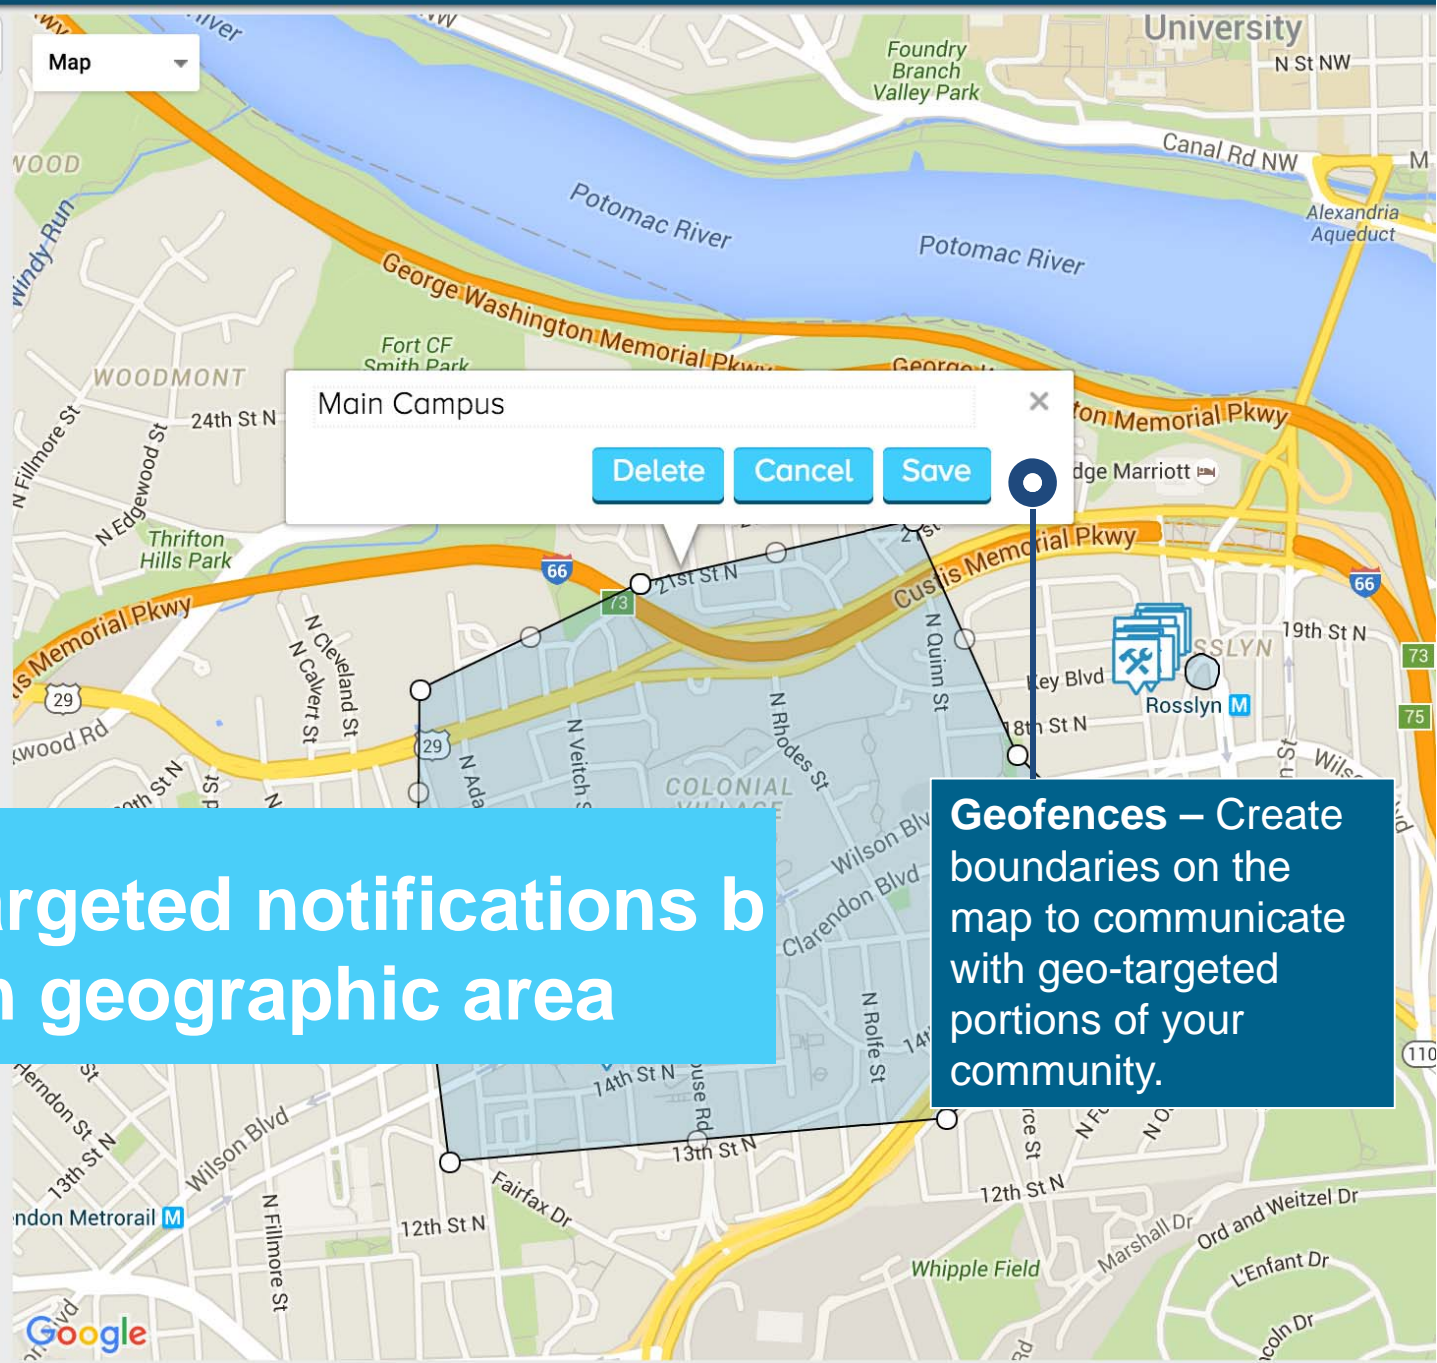

Filter

Map

#117093
Broadcast Check-in

11:24 AM, Mar 10, 2016
Test - small fire in maintenance closet in Lafarge

#117083
Repair Needed

11:04 AM, Mar 10, 2016
Please fix bench

#117080
Suspicious Activity

Main Campus

Delete Cancel Save

Send targeted notifications based on geographic area

Geofences – Create boundaries on the map to communicate with geo-targeted portions of your community.

#116659
Broadcast Check-in

2:47 PM, Mar 9, 2016
Please check in to let us know you are ok