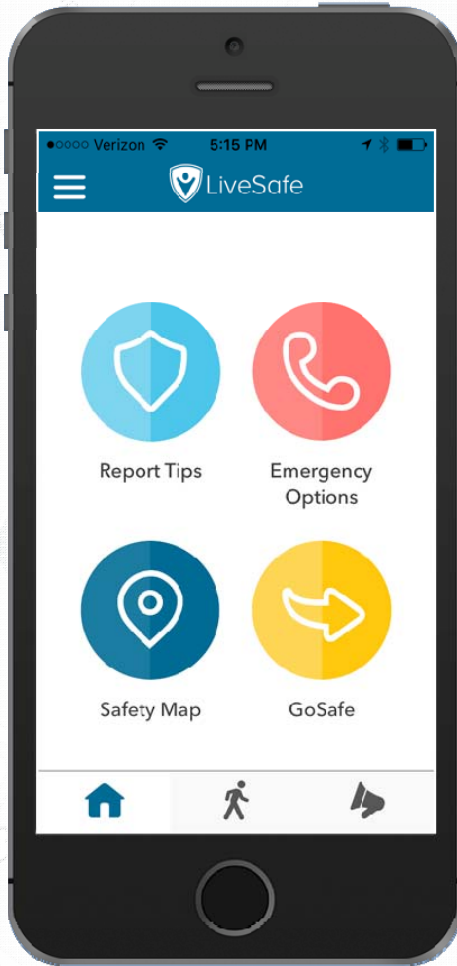

Report Tips - Share safety info with campus safety and designated departments

Emergency Options – Have quick access to emergency help, utilizing location data for faster response

Safety Map – See nearby “safe places” and campus buildings

Geofences – Create boundaries on the map to communicate with geo-targeted portions of your community.

#116659
Broadcast Check-in

2:47 PM, Mar 9, 2016
Please check in to let us know you are ok

Resources

1

2