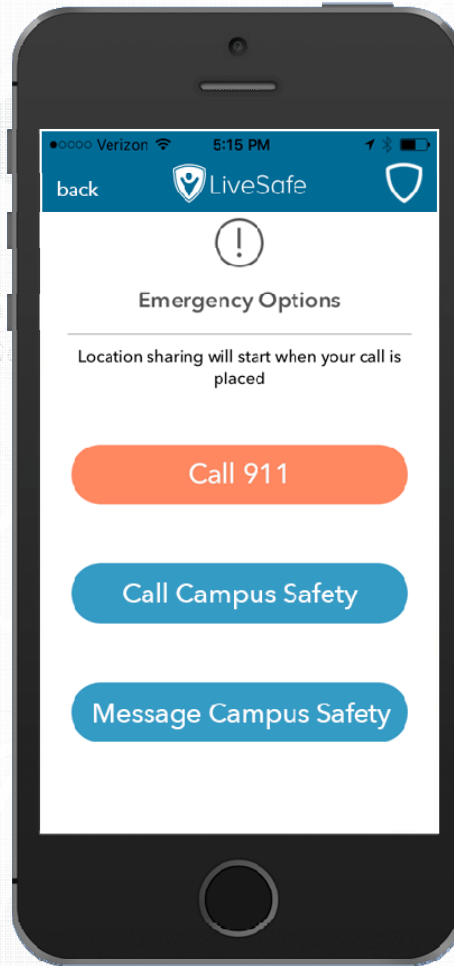

Report Tips - Share safety info with campus safety and designated departments

Emergency Options – Have quick access to emergency help, utilizing location data for faster response

Safety Map – See nearby “safe places” and campus buildings

GoSafe – Look out for friends as they walk home and request an safety escorts from your campus SafeRide/escort program

Core platform functionality: App and dashboard

**The mobile app -
share info and get
help**

**The Command Dashboard –
immediate information**

Reporting Tips

1

2

3

Emergency Options

1

2

3

SafeWalk

1

2

3

Filter

Map

#117093
Broadcast Check-in