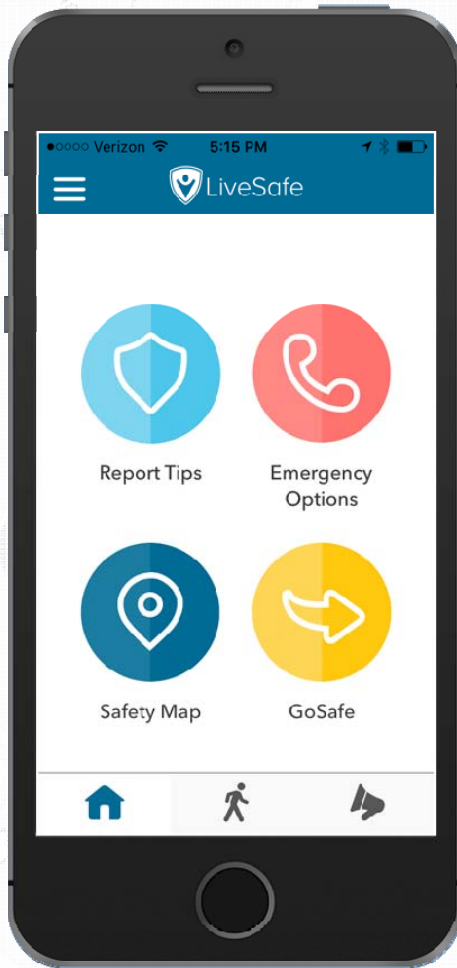

Report Tips - Share safety info with campus safety and designated departments

Emergency Options – Have quick access to emergency help, utilizing location data for faster response

Safety Map – See nearby “safe places” and campus buildings

GoSafe – Look out for friends as they walk home and request an safety escorts from your campus SafeRide/escort program

Core platform functionality: App and dashboard

**The mobile app -
share info and get
help**

**The Command Dashboard –
immediate information**

Reporting Tips

1

2

3

Emergency Options

1

2

3

SafeWalk

1

2

3

Filter

Map

#117093
Broadcast Check-in