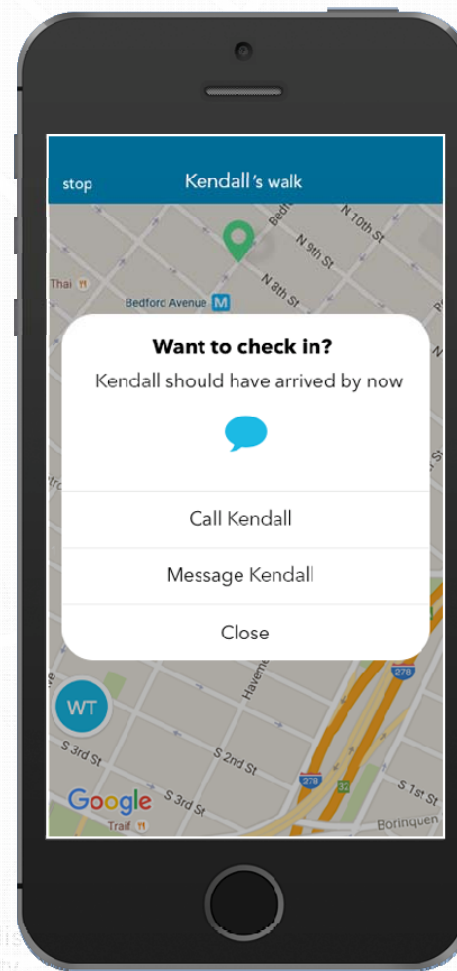

Report Tips - Share safety info with campus safety and designated departments

Emergency Options – Have quick access to emergency help, utilizing location data for faster response

Safety Map – See nearby “safe places” and campus buildings

GoSafe – Look out for friends as they walk home and request an safety escorts from your campus SafeRide/escort program

Core platform functionality: App and dashboard

**The mobile app -
share info and get
help**

3

SafeWalk

1

2

3

Filter

Map

#117093
Broadcast Check-in