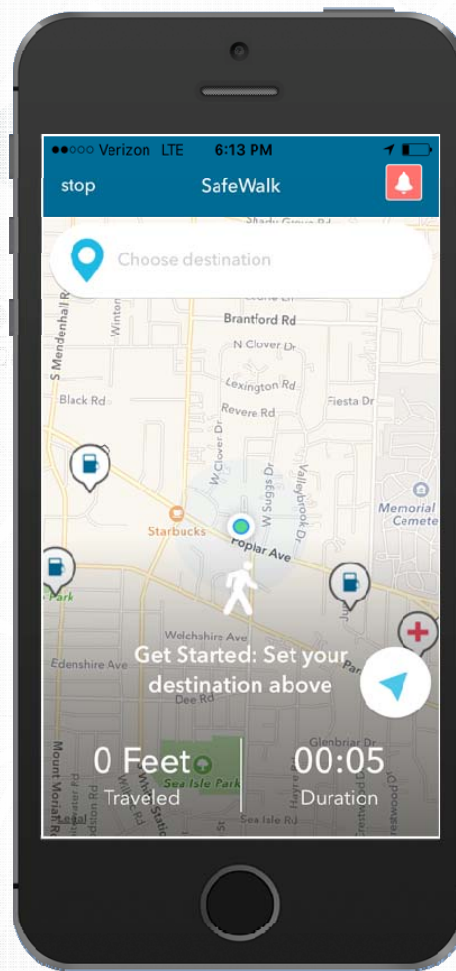

Report Tips - Share safety info with campus safety and designated departments

Emergency Options – Have quick access to emergency help, utilizing location data for faster response

Safety Map – See nearby “safe places” and campus buildings

GoSafe – Look out for friends as they walk home and request an safety escorts from your campus SafeRide/escort program

Core platform functionality: App and dashboard

**The mobile app -
share info and get
help**

3

SafeWalk

1

2

3

Filter

Map

#117093
Broadcast Check-in