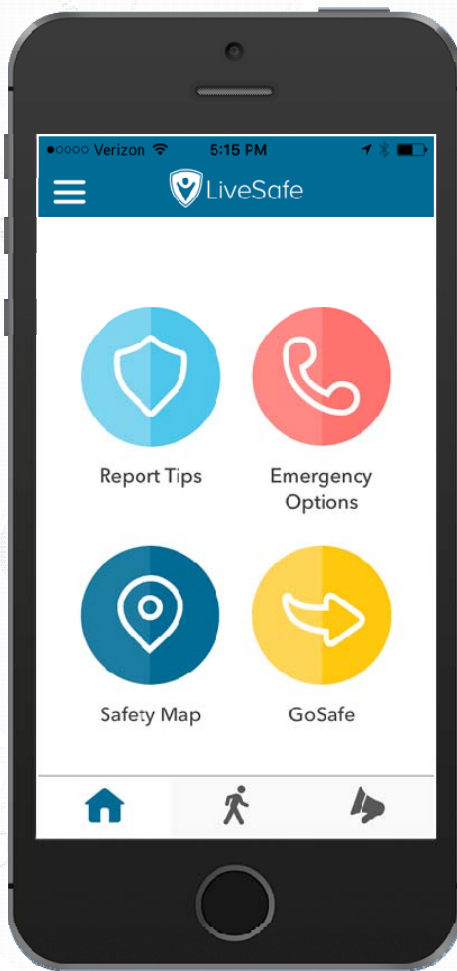

Report Tips - Share safety info with campus safety and designated departments

Emergency Options – Have quick access to emergency help, utilizing location data for faster response

Safety Map – See nearby “safe places” and campus buildings

GoSafe – Look out for friends as they walk home and request an safety escorts from your campus SafeRide/escort program

Core platform functionality: App and dashboard

**The mobile app -
share info and get
help**

**The Command Dashboard –
immediate information**

Reporting Tips

1

2

3

Emergency Options

1

2

3

SafeWalk

1

2

3

Filter

Map

#117093
Broadcast Check-in