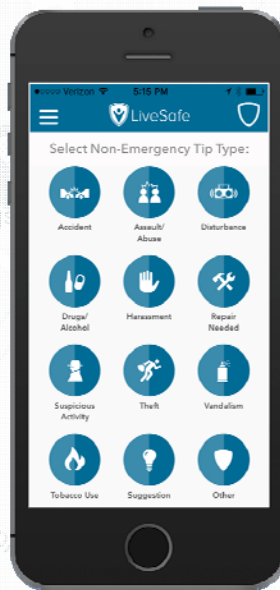

We are the **do something**
for “**See something,
say something**”

LiveSafe

Safety. In Everyone's Hands.

Mission

**Enable a culture
of safety through
student
engagement**

Safety. In everyone's hands.

Campus Resources
– Access emergency procedures and other safety content

Report Tips - Share safety info with campus safety and designated departments

Emergency Options – Have quick access to emergency help, utilizing location data for faster response

Safety Map – See nearby “safe places” and campus buildings

GoSafe – Look out for friends as they walk home and request an safety escorts from your campus SafeRide/escort program

Core platform functionality: App and dashboard

**The mobile app -
share info and get
help**

**The Command Dashboard –
immediate information**

Reporting Tips

1

2

3

Emergency Options

1

2