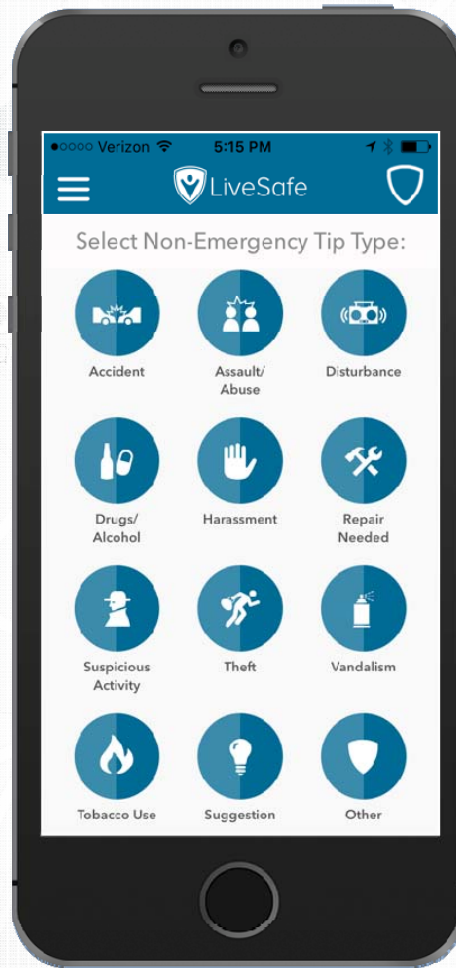

Report Tips - Share safety info with campus safety and designated departments

Emergency Options – Have quick access to emergency help, utilizing location data for faster response

Safety Map – See nearby “safe places” and campus buildings

GoSafe – Look out for friends as they walk home and request an safety escorts from your campus SafeRide/escort program

Core platform functionality: App and dashboard

**The mobile app -
share info and get
help**

**The Command Dashboard –
immediate information**

Reporting Tips

1

2

3

Emergency Options

1

2

3

SafeWalk

1

2

3

Filter

Map

#117093
Broadcast Check-in