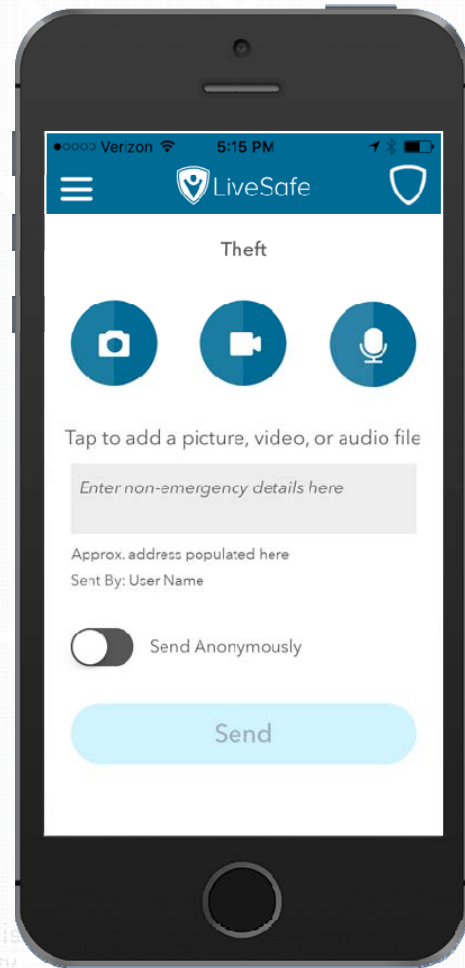

Report Tips - Share safety info with campus safety and designated departments

Emergency Options – Have quick access to emergency help, utilizing location data for faster response

Safety Map – See nearby “safe places” and campus buildings

GoSafe – Look out for friends as they walk home and request an safety escorts from your campus SafeRide/escort program

Core platform functionality: App and dashboard

**The mobile app -
share info and get
help**

**The Command Dashboard –
immediate information**

Reporting Tips

1

2

3

Emergency Options

1

2

3

SafeWalk

1

2

3

Filter

Map

#117093
Broadcast Check-in