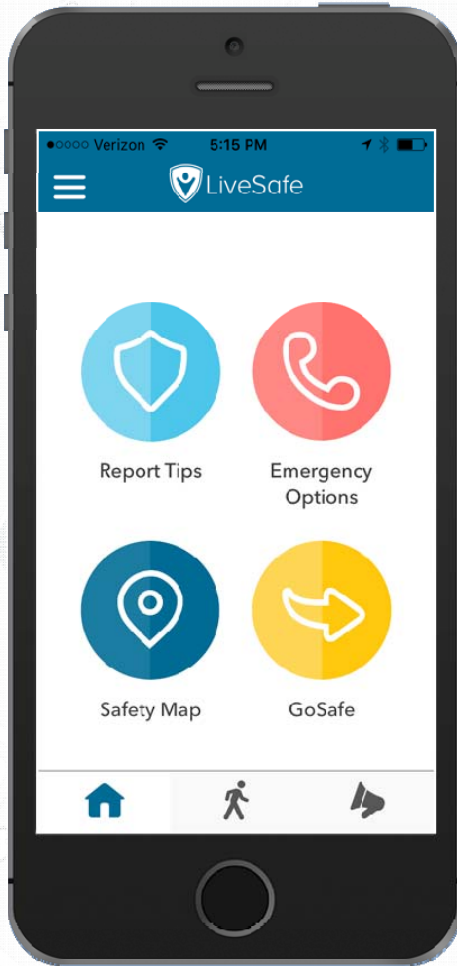

Report Tips - Share safety info with campus safety and designated departments

Emergency Options – Have quick access to emergency help, utilizing location data for faster response

Safety Map – See nearby “safe places” and campus buildings

GoSafe – Look out for friends as they walk home and request an safety escorts from your campus SafeRide/escort program

Core platform functionality: App and dashboard

**The mobile app -
share info and get
help**

**The Command Dashboard –
immediate information**

Reporting Tips

1

2

3

Emergency Options

1

2

3

SafeWalk

1

2

3

Filter

Map

#117093
Broadcast Check-in