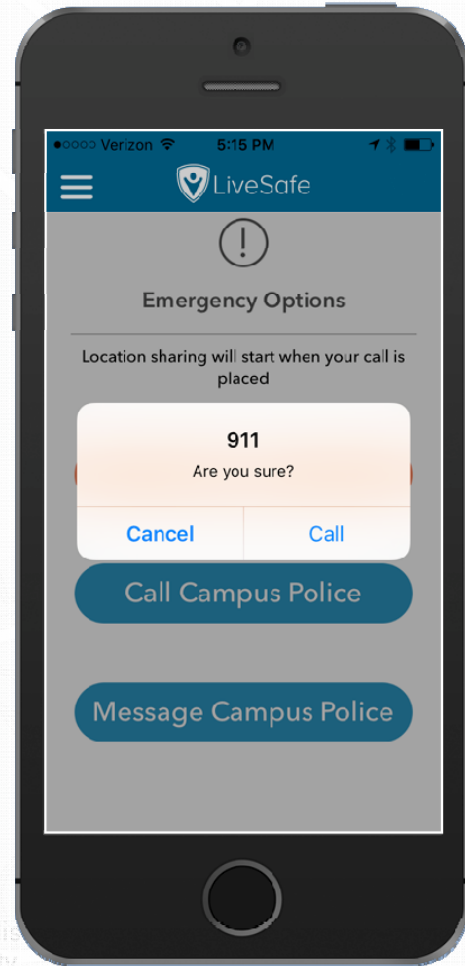

Report Tips - Share safety info with campus safety and designated departments

Emergency Options – Have quick access to emergency help, utilizing location data for faster response

Safety Map – See nearby “safe places” and campus buildings

GoSafe – Look out for friends as they walk home and request an safety escorts from your campus SafeRide/escort program

Core platform functionality: App and dashboard

**The mobile app -
share info and get
help**

**The Command Dashboard –
immediate information**

Reporting Tips

1

2

3

Emergency Options

1

2

3

SafeWalk

1

2

3

Filter

Map

#117093
Broadcast Check-in