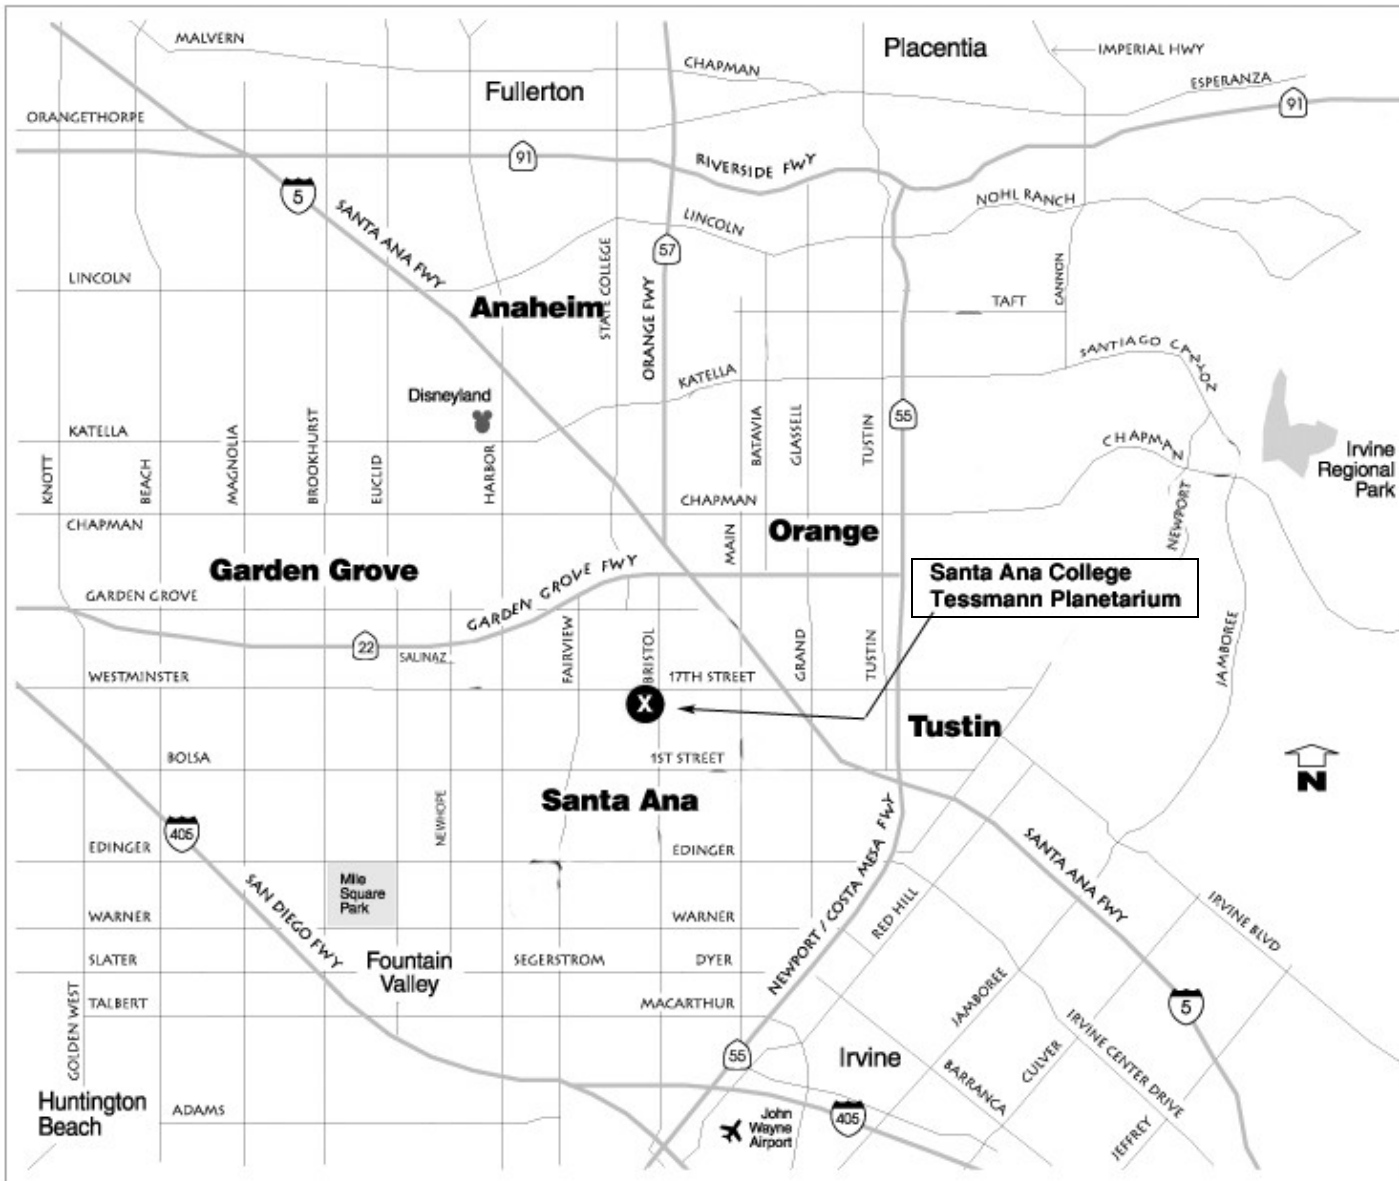

How to get here...

Santa Ana College
1530 W. 17th Street, Santa Ana, CA 92706

Ⓢ =
Yellow
parking
permit
boxes

Parking is \$2 per vehicle (buses are free). You may park in lots 6 through 12, except in rows marked as staff or carpool parking. You may purchase a parking permit from any of the yellow boxes located in lots 6, 7, 9, 11 or 12. The yellow boxes accept both cash and credit cards. Please come early. The parking lots are very crowded, especially for the 11:00 a.m. shows. **Do not park in the Visitors Lot (3)—Security strictly enforces the 30 minute time limit. If you have difficulty finding a parking spot, please contact Security, located in building X, across the way from the planetarium.**

***For
Planetarium,
Enter from
17th Street***