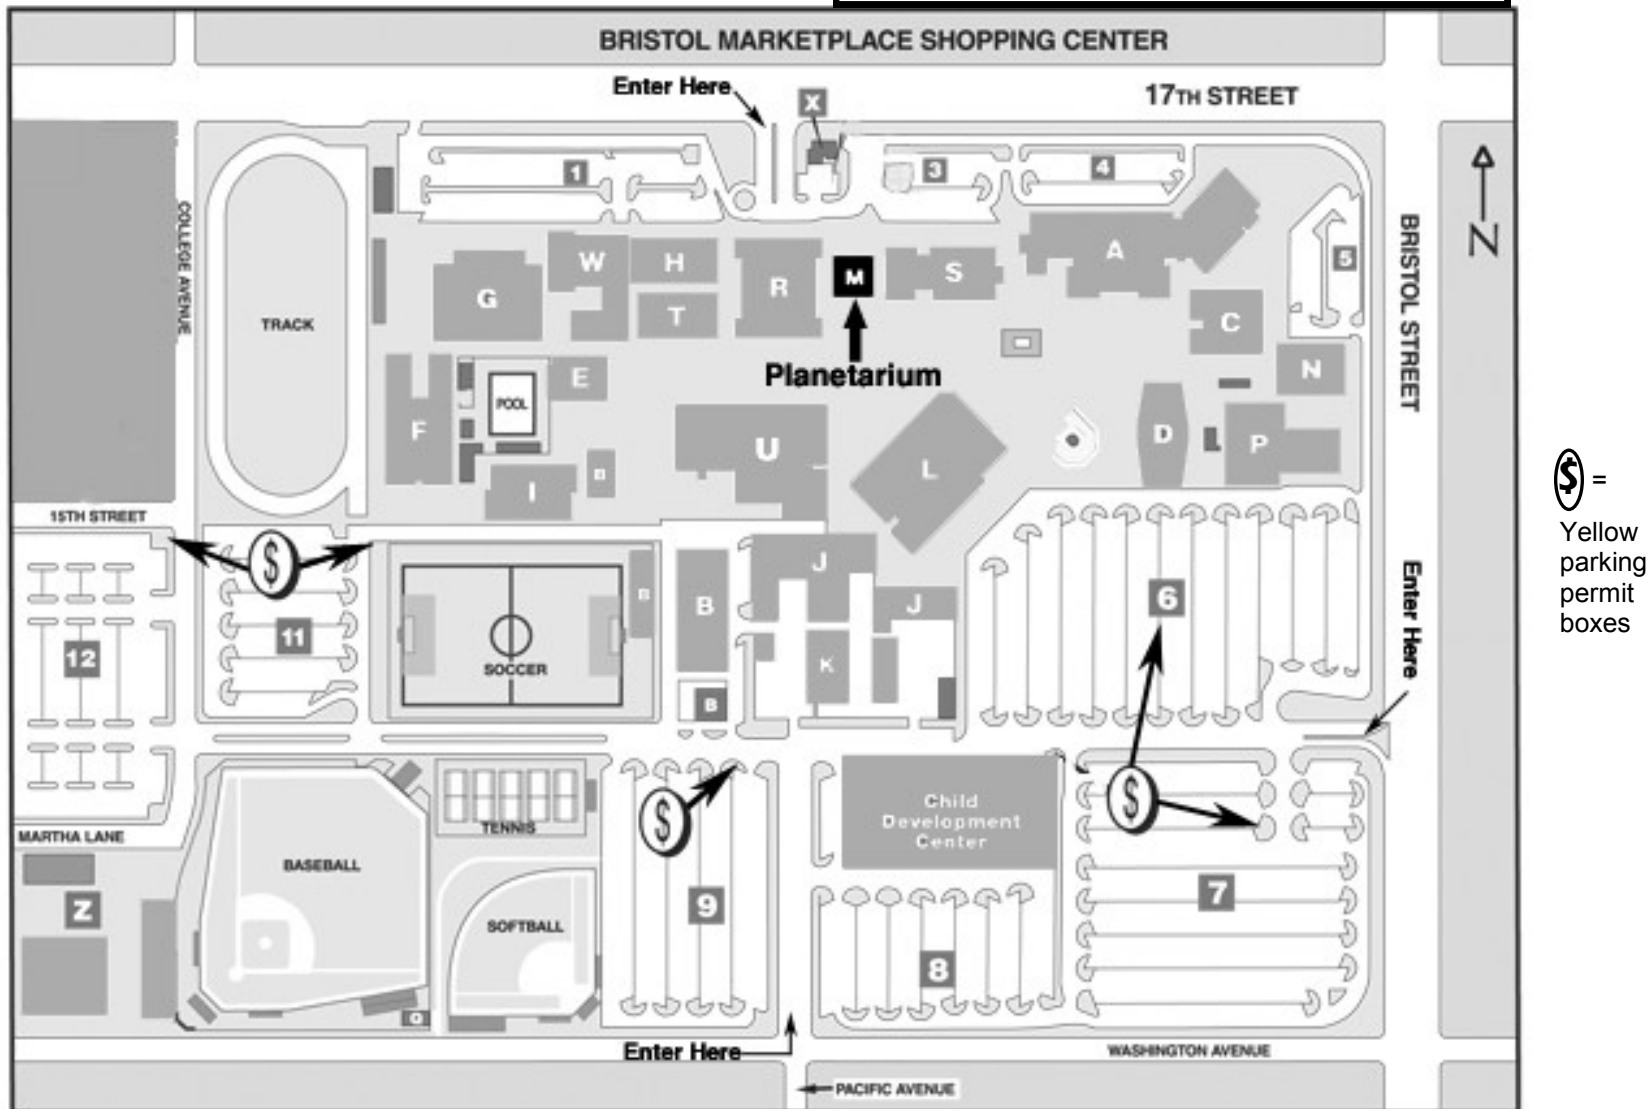

How to get here...

Santa Ana College
1530 W. 17th Street, Santa Ana, CA 92706

Ⓢ =
Yellow
parking
permit
boxes

Parking is \$2 per vehicle (buses are free). You may park in lots 6 through 12, except in rows marked as staff or carpool parking. You may purchase a parking permit from any of the yellow boxes located in lots 6, 7, 9, 11 or 12. The yellow boxes accept both cash and credit cards. Please come early. The parking lots are very crowded, especially for the 11:00 a.m. shows. **Do not park in the Visitors Lot (3)—Security strictly enforces the 30 minute time limit. If you have difficulty finding a parking spot, please contact Security, located in building X, across the way from the planetarium.**

**Important Note: No cash or credit cards taken at the door, checks only.
Please arrive 15 minutes prior to the show.
No children under 5 years old, please.
Refunds must be submitted in writing and are subject to a \$10.00 processing fee.**

***For
Planetarium,
Enter from
17th Street***