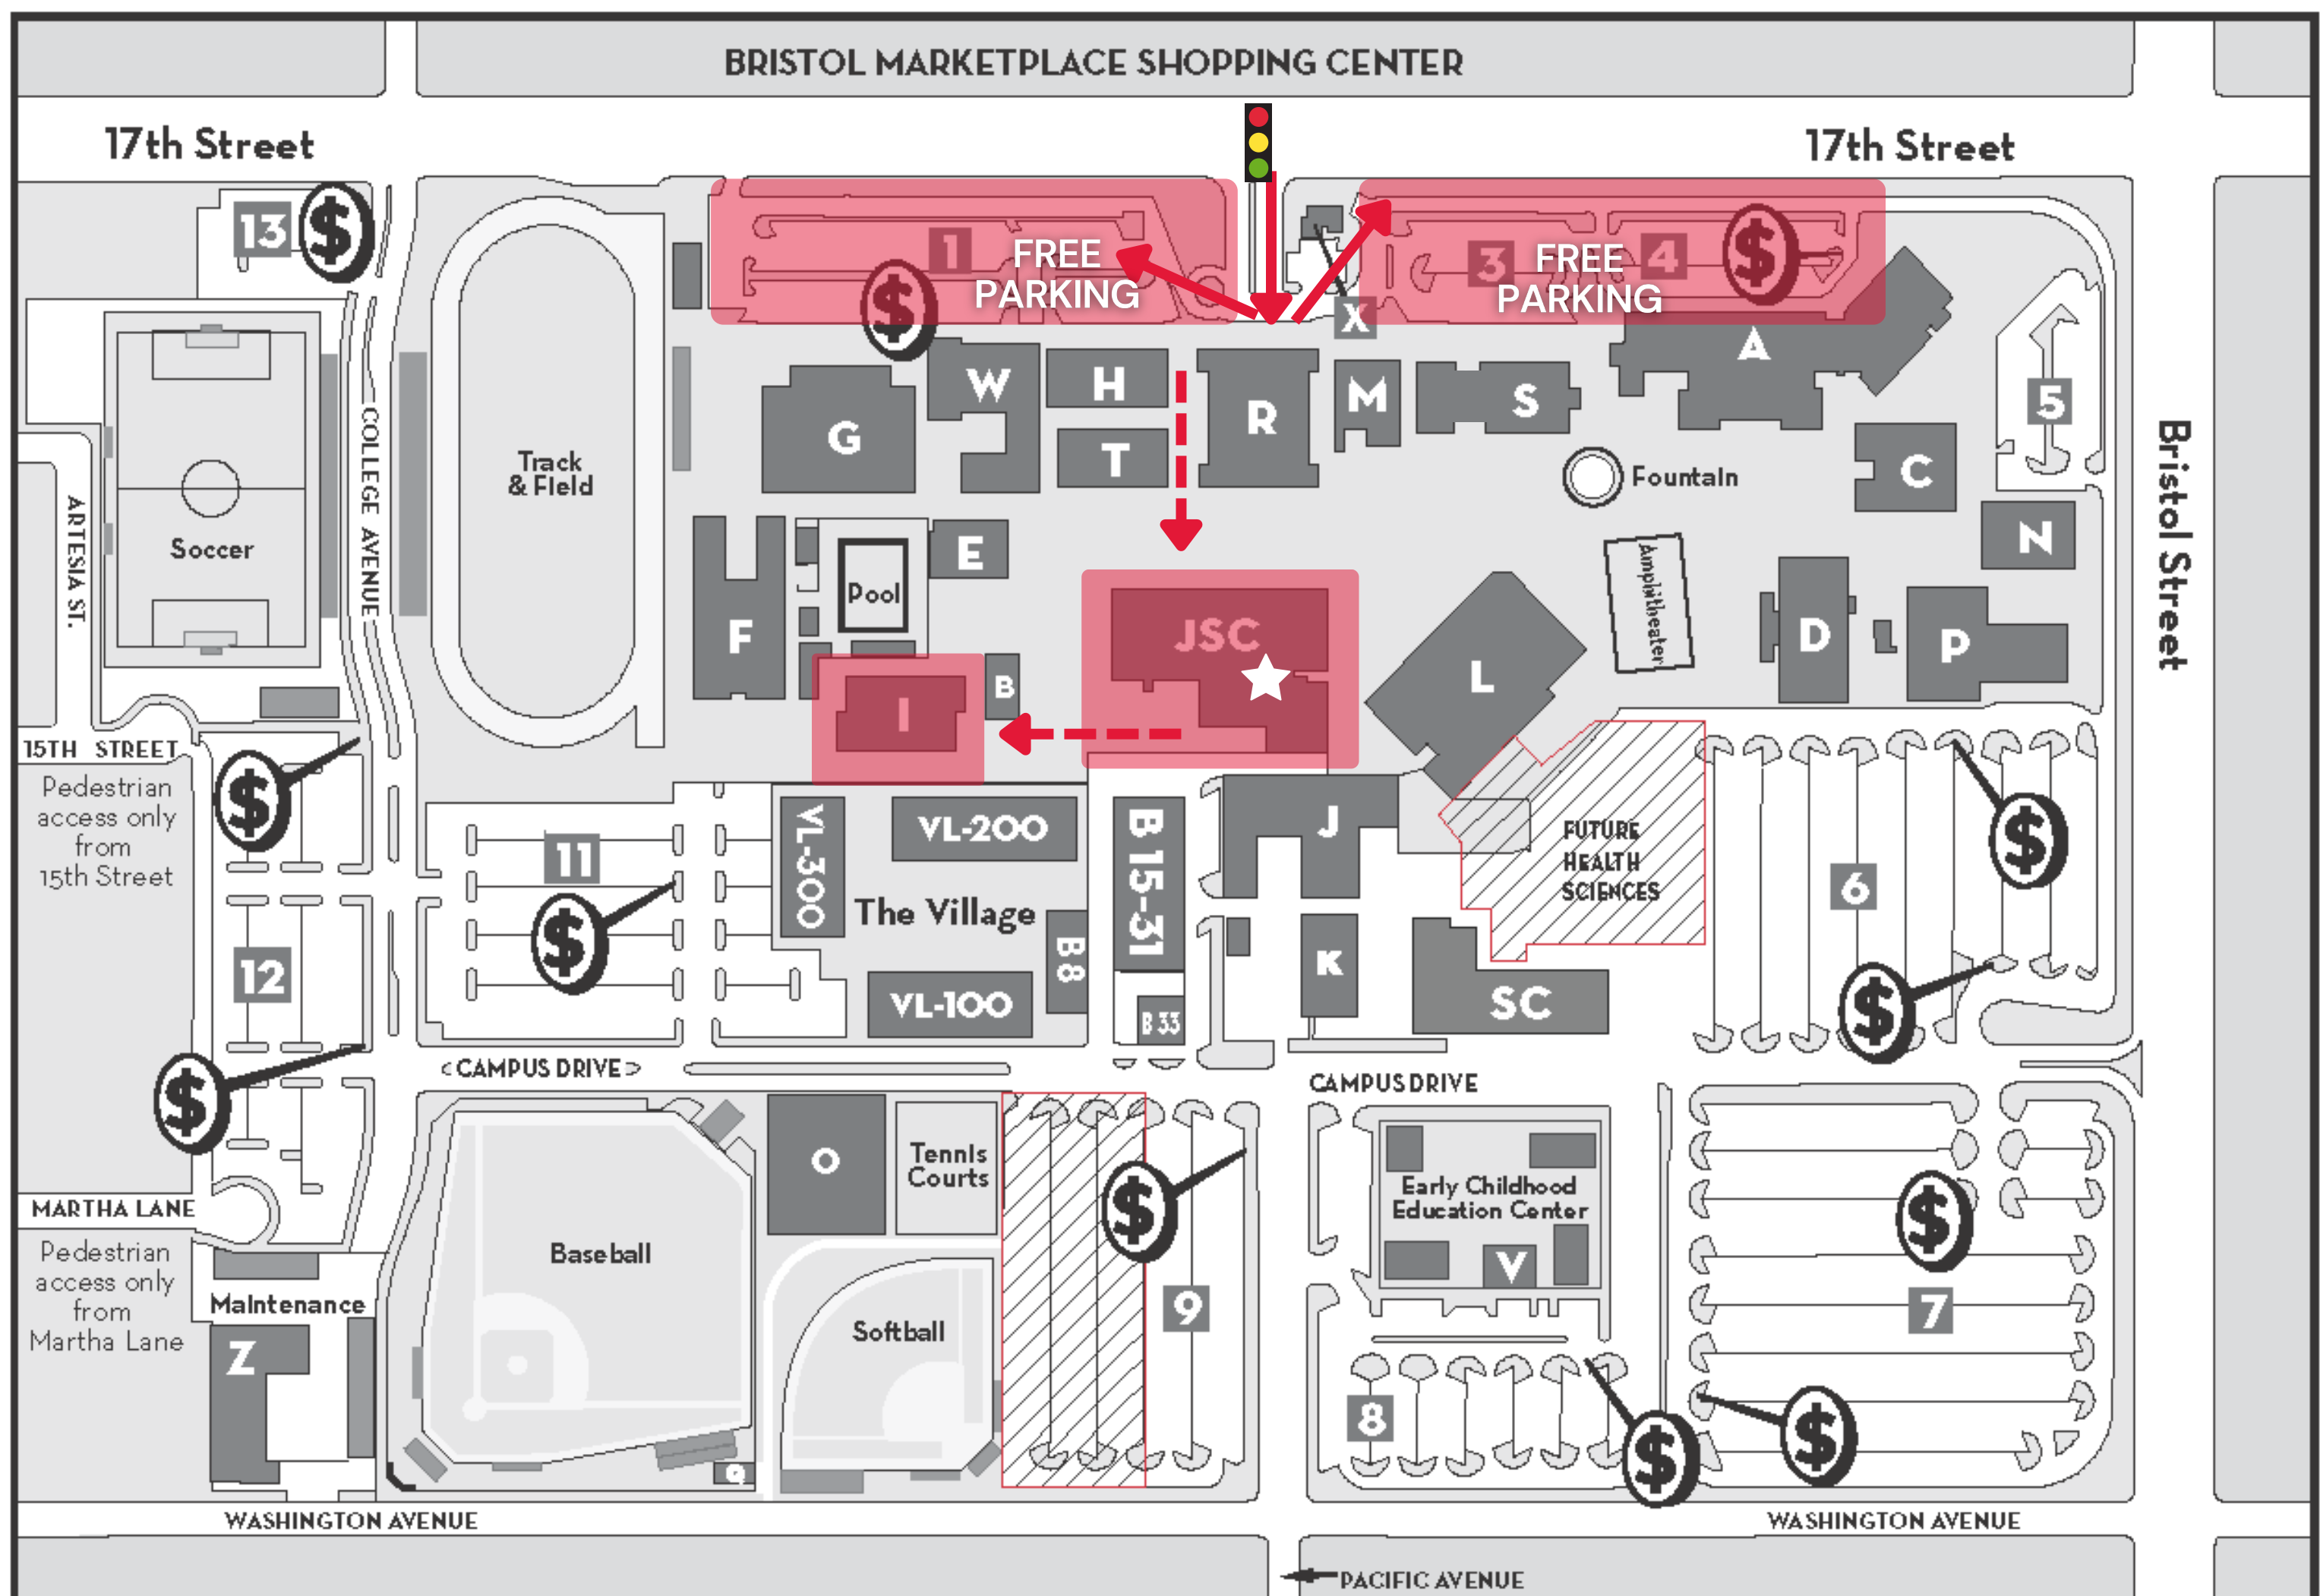

ROAD TO TEACHING CONFERENCE

ADDRESS:

Santa Ana College
1530 W. 17th Street
Santa Ana, CA 92706

PARKING:

- Lot 1 (preferred) OR 3 & 4 (overflow)
- May park in staff or student stalls
- No permit necessary

VENUES:

- Johnson Student Center (JSC)
- I-Building Classrooms (for Workshops)

ROAD TO TEACHING CONFERENCE WORKSHOP SESSIONS

I-Building, 1st Floor

I-Building, 2nd Floor