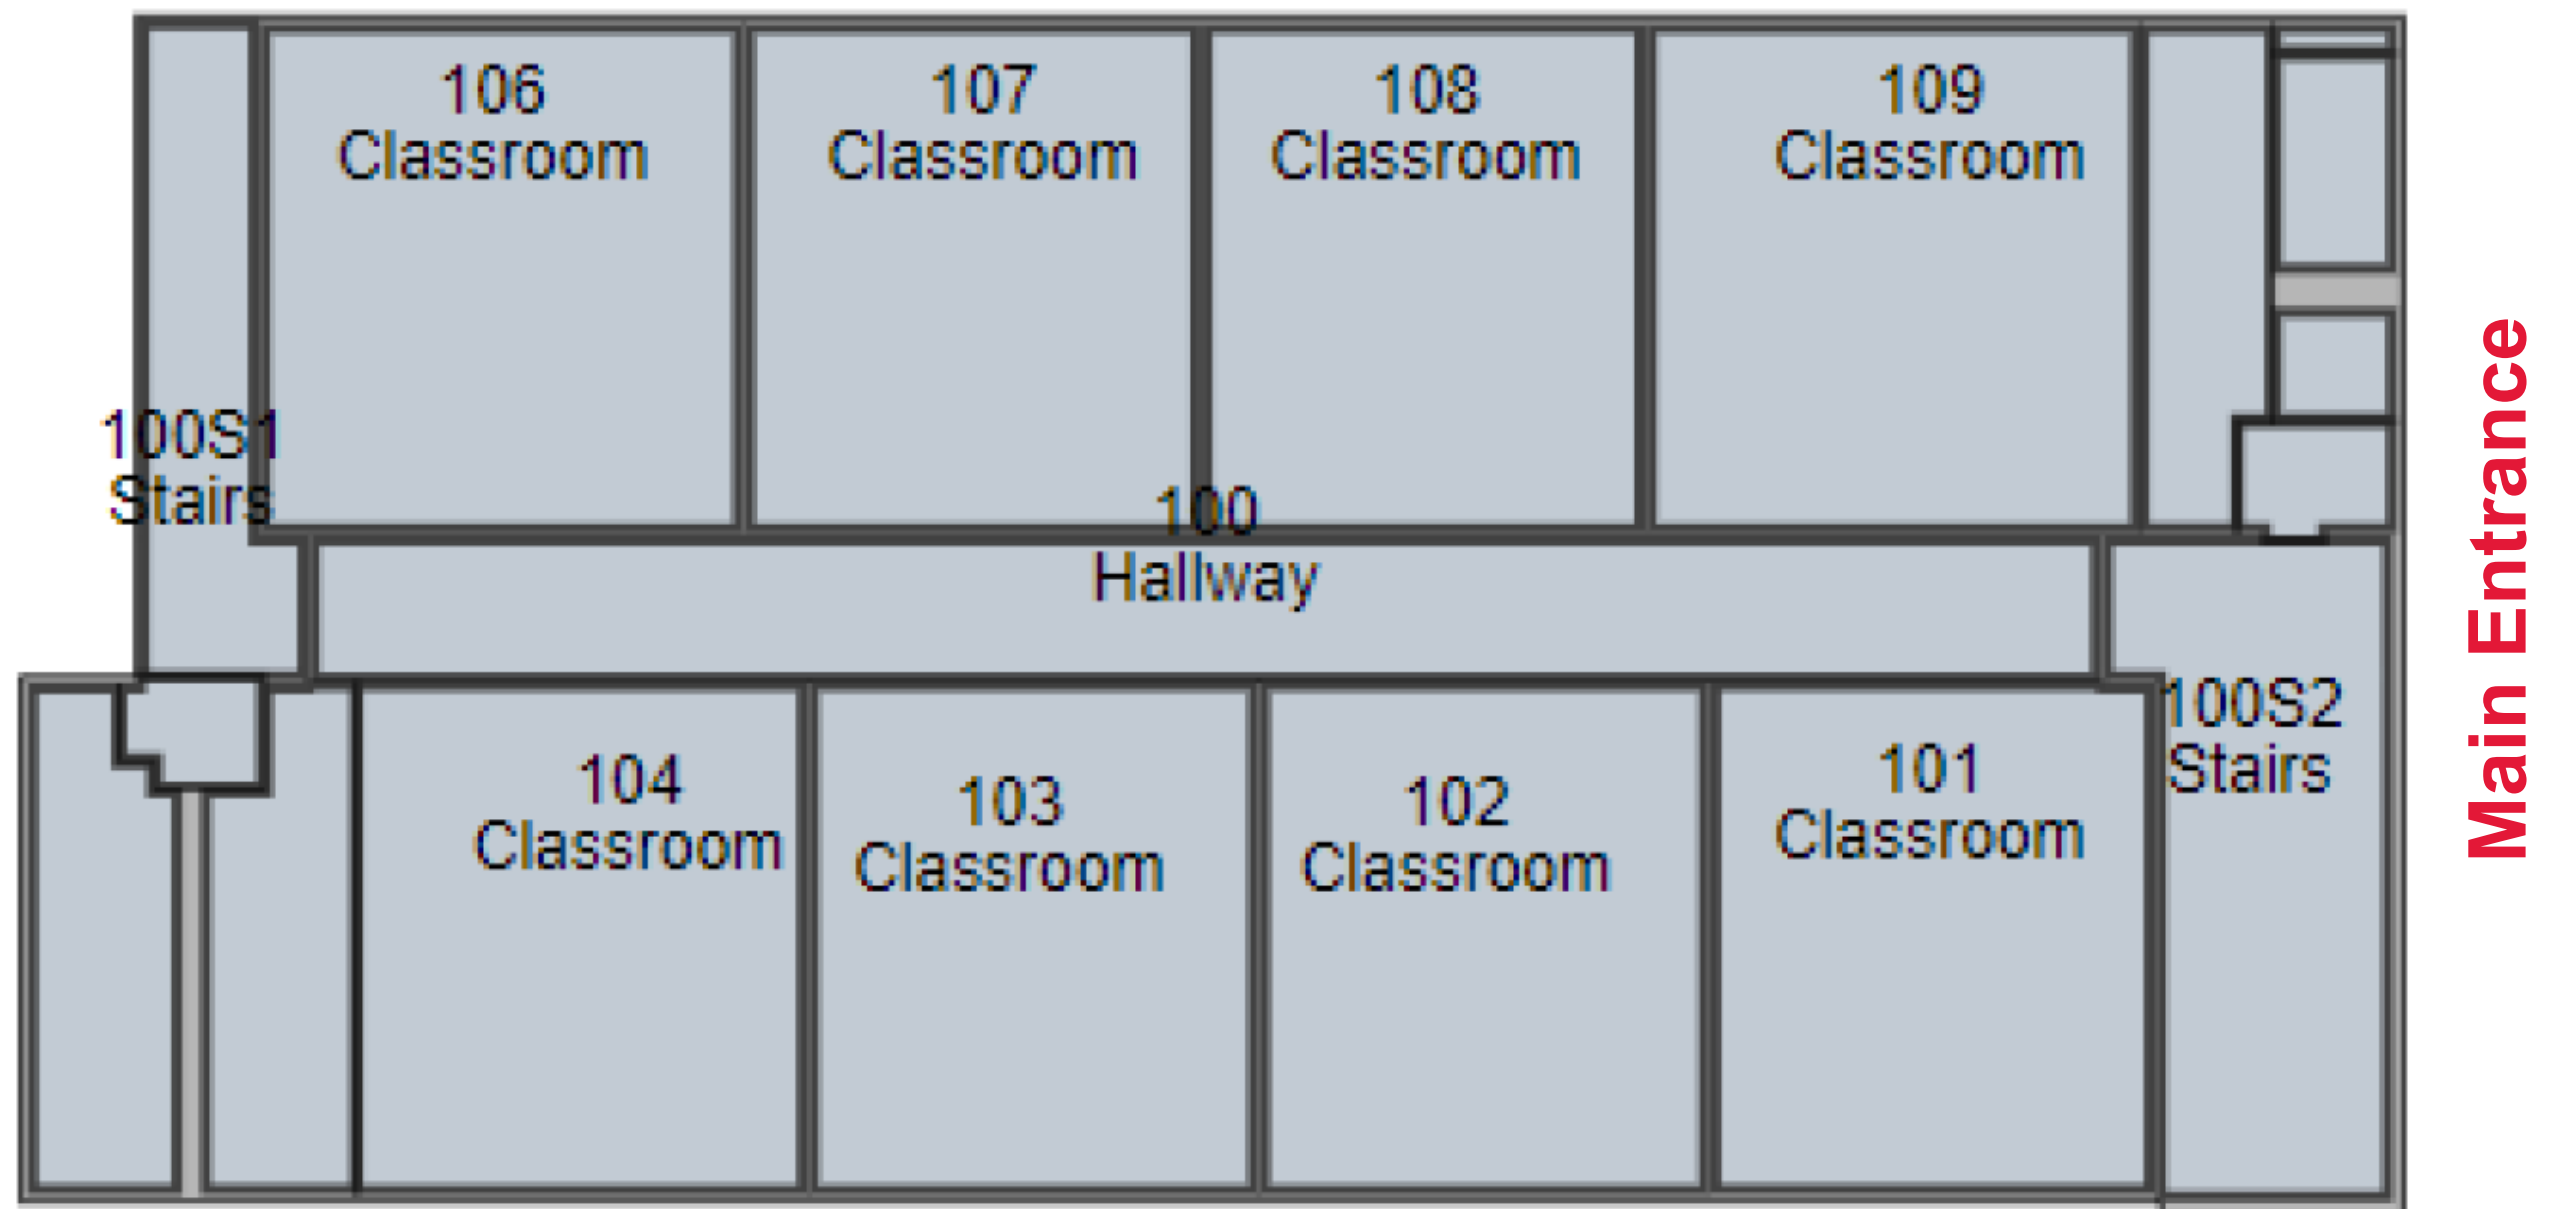

ROAD TO TEACHING CONFERENCE

ADDRESS:

Santa Ana College
1530 W. 17th Street
Santa Ana, CA 92706

PARKING:

- Lot 1 (preferred) OR 3 & 4 (overflow)
- May park in staff or student stalls
- No permit necessary

VENUES:

- Johnson Student Center (JSC)
- I-Building Classrooms (for Workshops)

ROAD TO TEACHING CONFERENCE WORKSHOP SESSIONS

I-Building, 1st Floor

I-Building, 2nd Floor