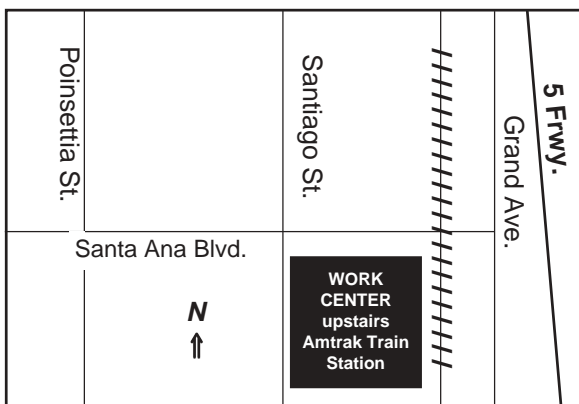

Santa Ana WORK Center
1000 E. Santa Ana Blvd.
(Upstairs in the Santa Ana Train Station)
Santa Ana, CA 92701
(714) 241-5700